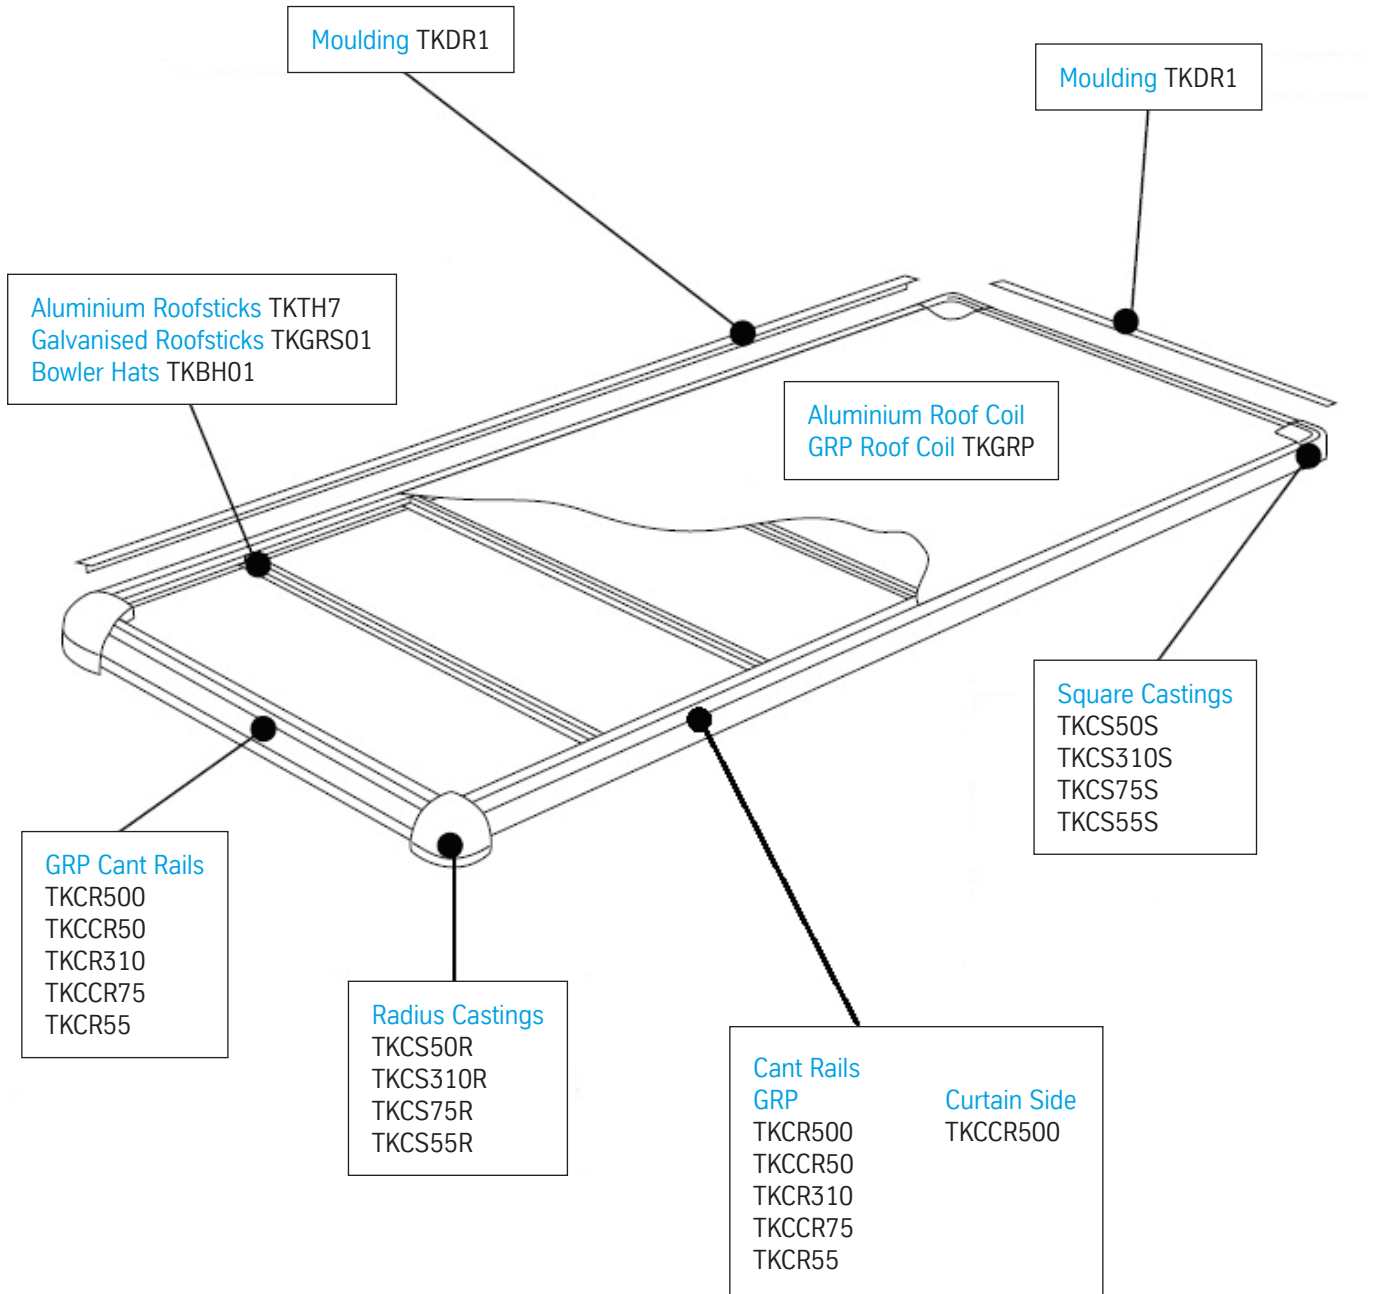

Roof Diagram

Note

Radius castings at front of vehicle.
 Square castings at rear of vehicle.

Other items used Double Sided Tape.
 Detaflex 4000 Sealant
 Parabond 600 Sealant