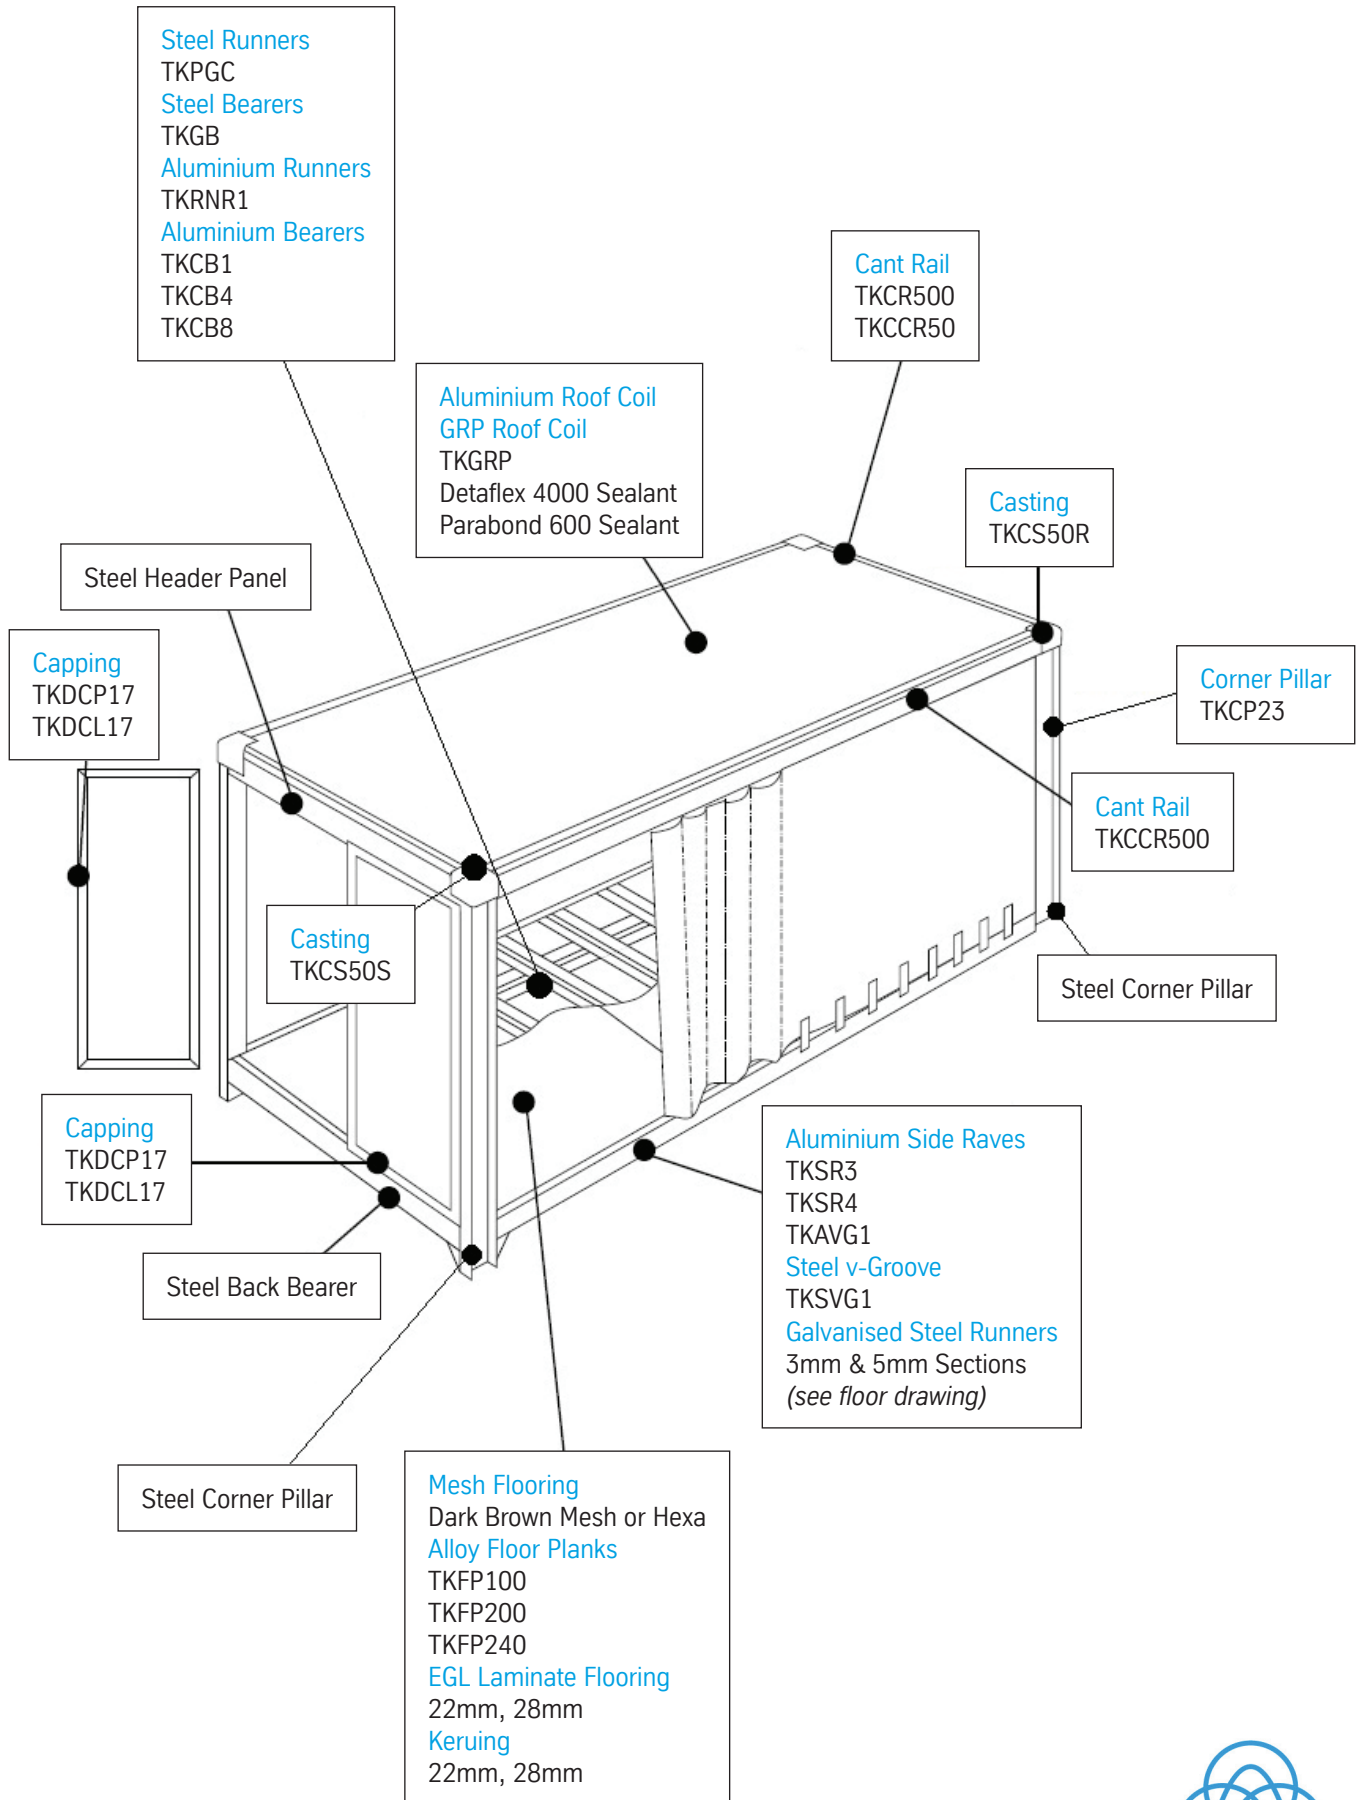

# Curtain Side System Diagram

Use in conjunction with the crib sheet for TKM stock codes and lengths.

thyssenkrupp