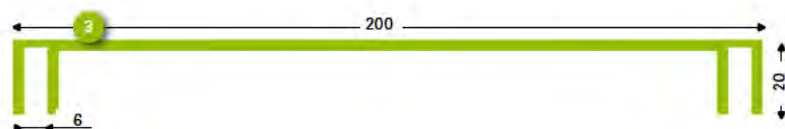

90/150/200 ST (standard)

1 130205 (130207*)
LightBox 90 ST brute
LightBox 90 ST mill
LightBox 90 ST roh

2 130210 (130212*)
LightBox 150 ST brute
LightBox 150 ST mill
LightBox 150 ST roh

3 130215 (130217*)
LightBox 200 ST brute
LightBox 200 ST mill
LightBox 200 ST roh