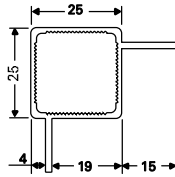

167005
SquareFix buis 25x25x1.45 vom-1
SquareFix tube 25x25x1.45 anod
SquareFix Rohr 25x25x1.45 elox

167007
SquareFix buis 25x25x1.45 enkel vom-1
SquareFix tube 25x25x1.45 single anod
SquareFix Rohr 25x25x1.45 einz elox

167009
SquareFix buis 25x25x1.45 dubbel vom-1
SquareFix tube 25x25x1.45 double anod
SquareFix Rohr 25x25x1.45 doppel elox

167011
SquareFix buis 25x25x1.45 90° laag vom-1
SquareFix tube 25x25x1.45 90° low anod
SquareFix Rohr 25x25x1.45 90° tief elox

167013
SquareFix buis 25x25x1.45 90° hoog vom-1
SquareFix tube 25x25x1.45 90° high anod
SquareFix Rohr 25x25x1.45 90° hoch elox

167220
SquareFix 25 2-wegstuk 180°
SquareFix 25 2-Way piece 180°
SquareFix 25 2-Wegestück 180°

167221
SquareFix 25 2-wegstuk 90°
SquareFix 25 2-Way piece 90°
SquareFix 25 2-Wegestück 90°

167230
SquareFix 25 3-wegstuk vlak 180°/90°
SquareFix 25 3-Way piece flat 180°/90°
SquareFix 25 3-Wegestück flach 180°/90°

167231
SquareFix 25 3-wegstuk 90°/90°
SquareFix 25 3-Way piece 90°/90°
SquareFix 25 3-Wegestück 90°/90°

167240
SquareFix 25 4-wegstuk 180°/90°
SquareFix 25 4-Way piece 180°/90°
SquareFix 25 4-Wegestück 180°/90°

167241
SquareFix 25 4-wegstuk vlak
SquareFix 25 4-Way piece flat
SquareFix 25 4-Wegestück flach

167250
SquareFix 25 5-wegstuk 180°/90°
SquareFix 25 5-Way piece 180°/90°
SquareFix 25 5-Wegestück 180°/90°

167260
SquareFix 25 6-wegstuk 180°/90°
SquareFix 25 6-Way piece 180°/90°
SquareFix 25 6-Wegestück 180°/90°