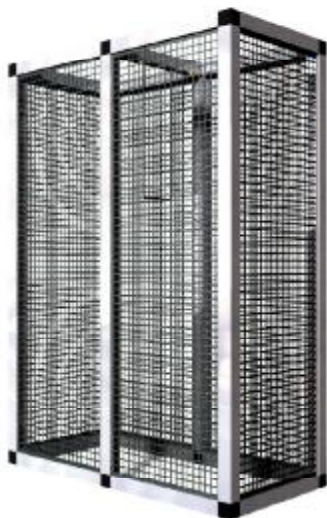

167272
SquareFix 25 kogel-stelvoet M10x65
SquareFix 25 bullet-adjustable foot M10x65
SquareFix 25 Kugel-StellFuß M10x65

167273
SquareFix 25 stelschroef M16x65 kunst.
SquareFix 25 setscrew M10x65 plastic
SquareFix 25 Stellschraube M10x65 kunst.

167280
SquareFix 25 scharnier links
SquareFix 25 hinge left
SquareFix 25 Scharnier links

167281
SquareFix 25 scharnier rechts
SquareFix 25 hinge right
SquareFix 25 Scharnier rechts