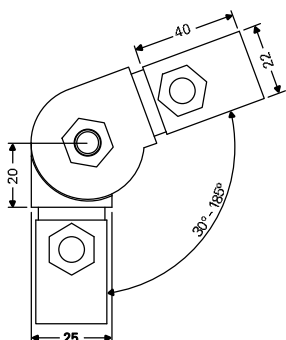

167272
SquareFix 25 kogel-stelvoet M10x65
SquareFix 25 bullet-adjustable foot M10x65
SquareFix 25 Kugel-StellFuß M10x65

167273
SquareFix 25 stelschroef M16x65 kunst.
SquareFix 25 setscrew M10x65 plastic
SquareFix 25 Stellschraube M10x65 kunst.

167280
SquareFix 25 scharnier links
SquareFix 25 hinge left
SquareFix 25 Scharnier links

167281
SquareFix 25 scharnier rechts
SquareFix 25 hinge right
SquareFix 25 Scharnier rechts