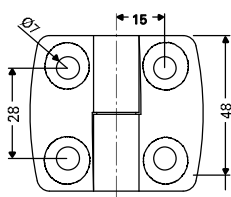

167280
SquareFix 25 scharnier links
SquareFix 25 hinge left
SquareFix 25 Scharnier links

167281
SquareFix 25 scharnier rechts
SquareFix 25 hinge right
SquareFix 25 Scharnier rechts