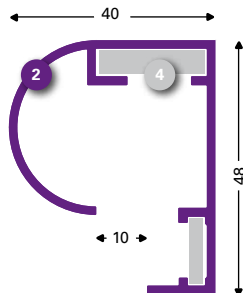

2 138160 (138162*)

Eurotrim Softline brute
Eurotrim Softline mill
Eurotrim Softline roh