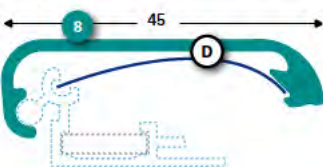

32 ST

1. **5 137030 (137032*)**
   SnapFrame Klemprofiel 32 brute
   SnapFrame Clamp profile 32 mill
   SnapFrame Klemmprofil 32 roh

32 SL

1. **6 137040 (137042*)**
   SnapFrame Klemprofiel 32 SL brute
   SnapFrame Clamp profile 32 SL mill
   SnapFrame Klemmprofil 32 SL roh

32 SEC

1. **7 137050 (137052*)**
   SnapFrame Klemprofiel 32 SEC brute
   SnapFrame Clamp profile 32 SEC mill
   SnapFrame Klemmprofil 32 SEC roh

1. **C 137192**
   Klemveer [137030/40/50/410/133136]
   Clamp. Spring [137030/40/50/410/133136]
   Klemmfeder [137030/40/50/410/133136]

45 SEC

1. **8 137070 (137072*)**
   SnapFrame Klemprofiel 45 SEC brute
   SnapFrame Clamp profile 45 SEC mill
   SnapFrame Klemmprofil 45 SEC roh

45 SL

1. **9 137060 (137062*)**
   SnapFrame Klemprofiel 45 SL brute
   SnapFrame Clamp profile 45 SL mill
   SnapFrame Klemmprofil 45 SL roh

1. **D 137194**
   Klemveer [137060/62/70/72]
   Clamp. Spring [137060/62/70/72]
   Klemmfeder [137060/62/70/72]

1. **1 137120**
   SnapFrame basis 32/45 brute
   SnapFrame base 32/45 mill
   SnapFrame Basis 32/45 roh

1. **2 137124**
   SnapFrame basis zonder nok 32/45 brute
   SnapFrame basic without backpanel detail 32/45 mill
   SnapFrame Basis ohne Rückwanddetail 32/45 roh

1. **3 137125**
   SnapFrame basis 32/45 2-zijdig brute
   SnapFrame base 32/45 2-zijdig mill
   SnapFrame Basis 32/45 2-Seitig roh

1. **4 137155**
   Hoekverbinder L staal (H+2S)
   Cornerconnector L steel (H+2S)
   Eckverbindung L Stahl (H+2S)

Voor de 32SL en de 45SL zijn ook ronde Hoekverbinders / stukken.
For the 32SL and 45SL are also round Cornerconnector / pieces.
Für die 32SL und 45SL auch runde Eckverbindungs / Stücke.

1. **E 137180**
   SnapFrame Hoekstuk zilver/grijs 32 SL
   SnapFrame Cornerpiece silver/grey 32 SL
   SnapFrame Eckstück silber/grau 32 SL

1. **137186**
   SnapFrame Hoekstuk Chroom 32 SL
   SnapFrame Cornerpiece chrome 32 SL
   SnapFrame Eckstück chrom 32 SL