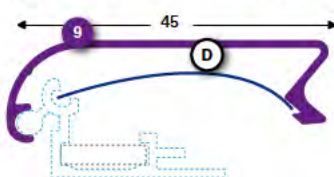

45 SL

1. **9 137060 (137062*)**
   SnapFrame Klemprofiel 45 SL brute
   SnapFrame Clamp profile 45 SL mill
   SnapFrame Klemmprofil 45 SL roh

1. **D 137194**
   Klemveer [137060/62/70/72]
   Clamp. Spring [137060/62/70/72]
   Klemmfeder [137060/62/70/72]

1. **1 137120**
   SnapFrame basis 32/45 brute
   SnapFrame base 32/45 mill
   SnapFrame Basis 32/45 roh