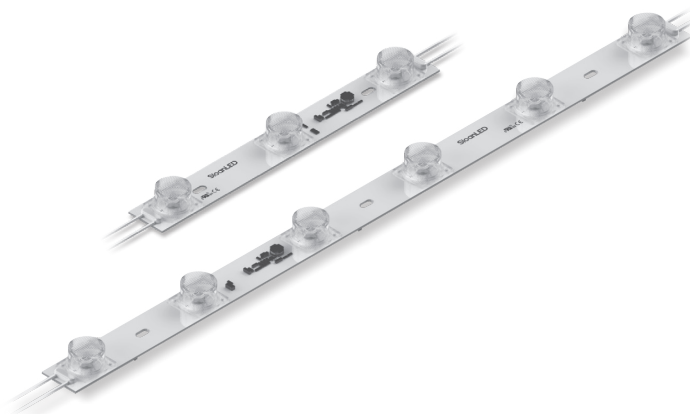

PosterBOX™ ID

Large, shallow fabric-faced light box illumination for interior applications

Specifications

| | | |
|------------------------------------|--------------------------------------------------------------------------------|-------------------------------------------------------------|
| Part number | Short | 701946-6WSNP1 |
| | Long | 701946-6WLN1 |
| Dimensions L × W × H | Short | 225.0 m × 27.5 mm × 15.7 mm (8.9 in × 1.1 in × 0.62 in) |
| | Long | 495.3 m × 27.5 mm × 15.7 mm (19.5 in × 1.1 in × 0.62 in) |
| LEDs per assembly | Short | 3 |
| | Long | 6 |
| Operating temperature | -40° C to +70° C | |
| Locating rating | Indoor use only | |
| Power per assembly | Short | 7.2 W |
| | Long | 14.0 W |
| Optional dimming | PWM (Pulse width modulation, SloanLED Universal LED Wireless Dimmer 601115) | |
| Efficacy | Short | 118 lm/W |
| | Long | 121 lm/W |
| Power capacity | Per SloanLED 100 W 24 VDC power supply | |
| | Short | Maximum of 12 units |
| | Long | Maximum of 6 units |
| Fastening | Peel-n-stick and mechanical | |
| Packaging | Six (6) assemblies per bag, 5 bags per carton | |
| Color temperature | 6500 K | |
| Lumens per assembly | Short..... | 850 |
| | Long..... | 1,700 |

Power Supply Capacity

| 24 VDC power supply | Max. units per power supply | |
|------------------------------|-----------------------------|--------|
| | Short | Long |
| 100 W Power Supply | 12 | 6 |
| 300 W Power Supply | 3 × 12 | 3 × 6 |
| Power used per unit in Watts | 7.2 W | 14.0 W |